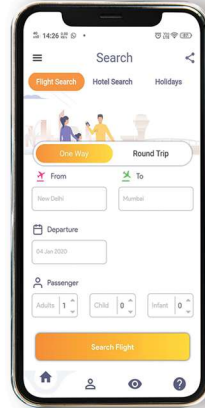

www.it4tsolutions.com

Product Features

Integrated CMS	Extranet / Own Inventory	POS / CRM	Manage Enquiry
Send Quotation	Convert Booking	Comprehensive Markup	Multi Currency
Multi Lingual	Latest & Robust Technologies	10+ Years Travel Expertise	24X7 Support

Featured Suppliers

FLIGHTS	Sabre, AMADEUS, Travelport, travelfusion, KWI.COM, tbair, MYSTIFLY, paxport, tajawal, Kam Air, dubar, Arabian Airline
HOTELS	W2M, hotelbeds, ORBITZ, TRAVELLAND, gta, STA, restel, itrip, juniper, lots of hotels, STUBA, ITALCUBE, BROOMS.COM, tboholidays, MULTICOM, HotelsPro, WORLD, rezlive, MULTITRIVELGATE, itbeds, NOW, TRAVCO
PAYMENT GATEWAY	worldpay, paystack, MasterCard, HDFC BANK, ICICI Bank, paytm, CC Avenue, PayUmoney, IPS, PayPal, Authorize.Net, mps, sage Pay, payment express, meps
OTHERS	feefo, tripadvisor, GIIA/TIA, xe